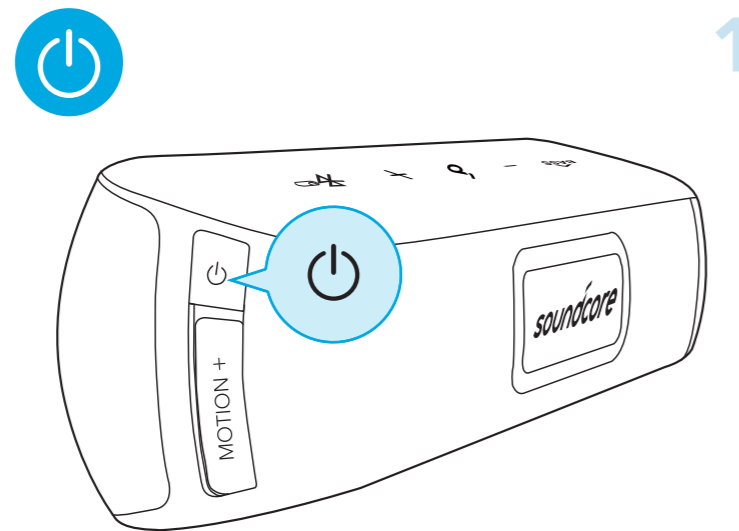

soundcore

Soundcore Motion+
Quick Start Guide

For FAQs and more information, please visit :
[soundcore.com / support](https://soundcore.com/support)

Model: A3116 51005001429 V01

AUX

Download the Soundcore App