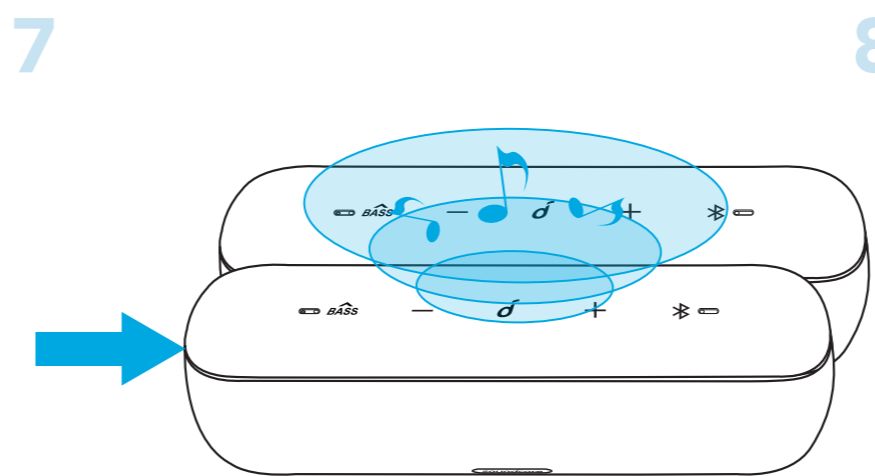

For FAQs and more information, please visit :
[soundcore.com / support](https://soundcore.com/support)

Model: A3116 51005001429 V01

AUX