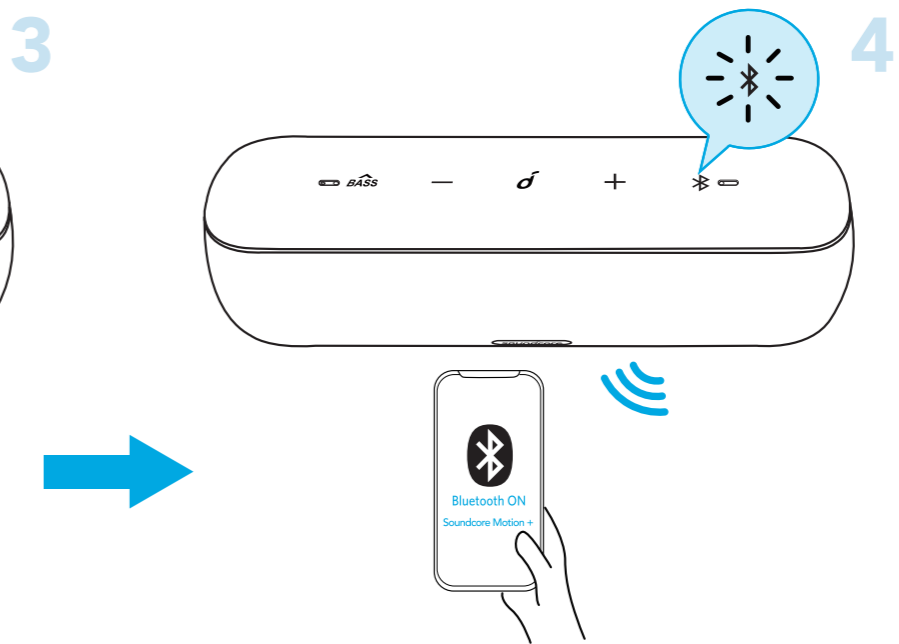

soundcore

Soundcore Motion+
Quick Start Guide

For FAQs and more information, please visit :
[soundcore.com / support](https://soundcore.com/support)

Model: A3116 51005001429 V01

AUX

Download the Soundcore App