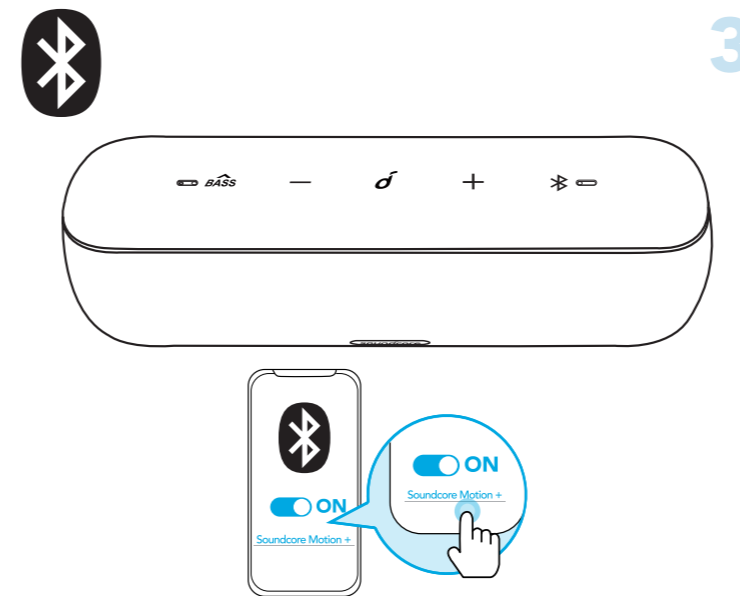

soundcore

Soundcore Motion+
Quick Start Guide

For FAQs and more information, please visit :
[soundcore.com / support](https://soundcore.com/support)

Model: A3116 51005001429 V01

AUX

Download the Soundcore App