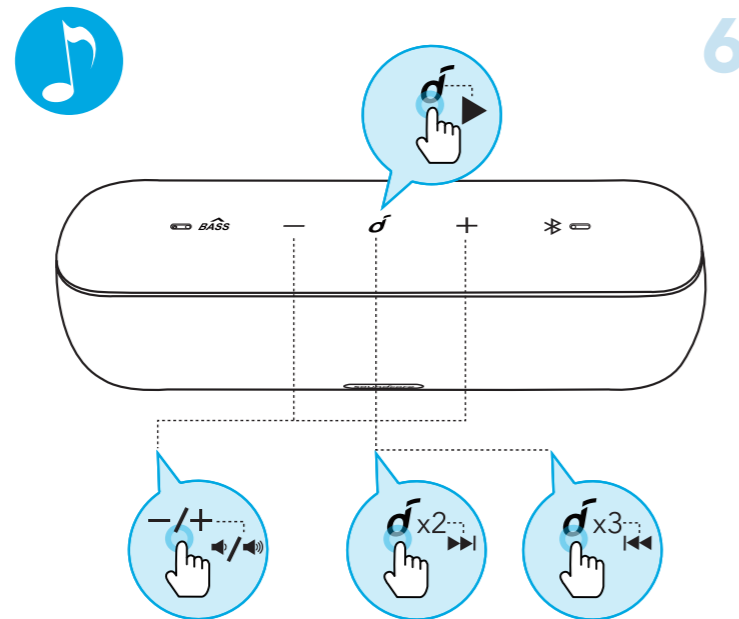

For FAQs and more information, please visit :
[soundcore.com / support](https://soundcore.com/support)

Model: A3116 51005001429 V01

AUX