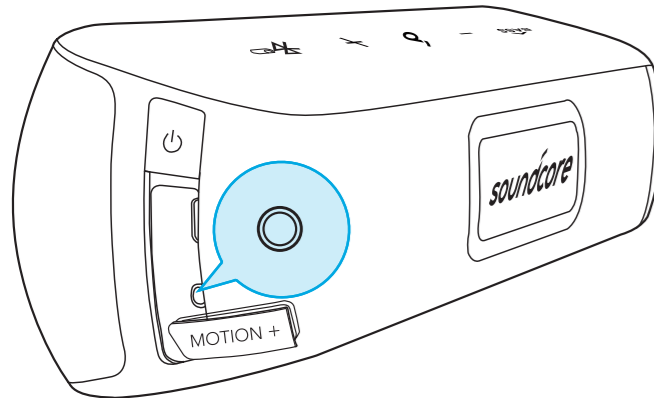

soundcore

Soundcore Motion+
Quick Start Guide

For FAQs and more information, please visit :
[soundcore.com / support](https://soundcore.com/support)

Model: A3116 51005001429 V01

AUX

Download the Soundcore App