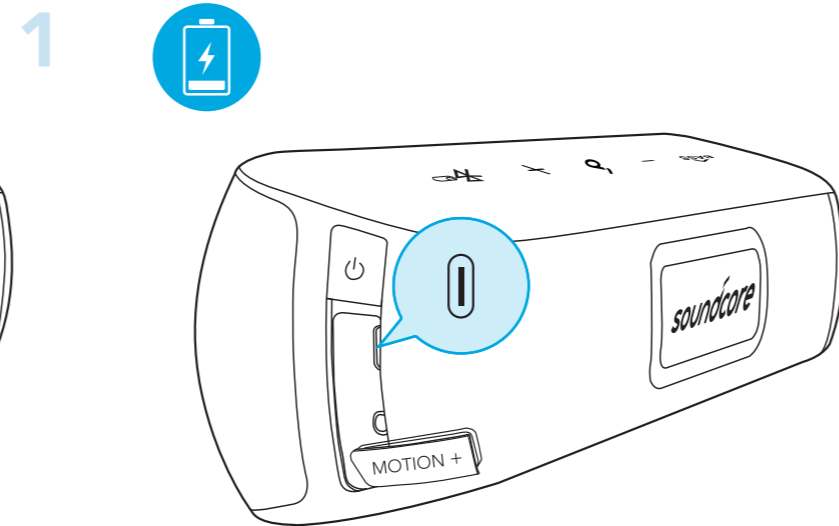

soundcore

Soundcore Motion+
Quick Start Guide

For FAQs and more information, please visit :
[soundcore.com / support](https://soundcore.com/support)

Model: A3116 51005001429 V01

AUX

Download the Soundcore App

Apple and the Apple logo are trademarks of Apple Inc.

Google Play and the Google Play logo are trademarks of Google Inc.

Customer Service

CZ: Zákaznický servis DA: Kundeservice FI: Asiakaspalvelu
NL: Klantenservice NO: Kundeservice SV: Kundenservice
DE: Kundenservice ES: Atención al Cliente FR: Service Client
IT: Servizio Clienti PT: Serviço de Apoio ao Client RU: Обслуживание клиентов
JP: カスタマーサポート KO: 고객 서비스 CN: 客服支持 AR: خدمة العملاء

EN: 18-month limited warranty
CZ: 18měsíční omezená záruka DA: 18 måneders begrænset garanti
FI: 18 kuukauden rajoitettu takuu NL: 18 maanden beperkte garantie
NO: 18 måneders begrænset garanti SV: 18 månaders begränsad garanti
DE: 18 Monate beschränkte Herstellergarantie
ES: Garantía limitada de 18 meses
FR: Garantie de 18 mois IT: Garanzia valida 18 mesi
PT: 18 meses de garantia limitada
RU: Ограниченная гарантия на 18 месяцев JP: 18ヶ月保証
KO: 18개월의 제한 보증이 적용됩니다 CN: 18个月质保期

EN: Lifetime technical support
CZ: Doživotní technická podpora
DA: Teknisk støtte i apparatets levetid
FI: Elinikäinen tekninen tuki NL: Levenslang technisch support
NO: Teknisk support under produktets samlede levetid
SV: Teknisk support under hela livslängden
DE: Lebenslanger technischer Support
ES: Asistencia técnica de por vida FR: Support technique à vie
IT: Assistenza post-vendita a vita
PT: Suporte técnico ao longo da vida útil do produto
RU: Техническая поддержка на весь срок эксплуатации
JP: テクニカルサポート
KO: 기술 지원이 평생 제공됩니다 CN: 终身客服支持

service@soundcore.com